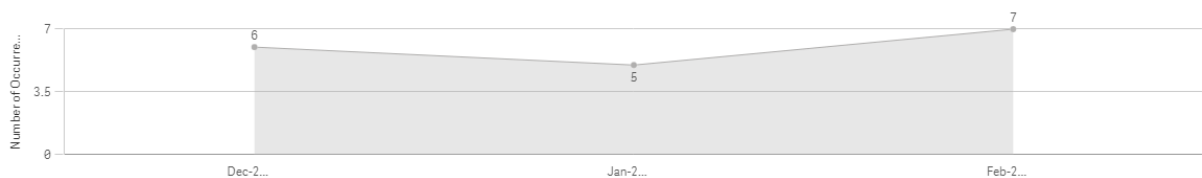

Number of Arson and criminal damages offences reported between December 2020 to February 2021

Number of Crimes / Incidents by Reported Date
Click on y axis to switch to Arrest Rate