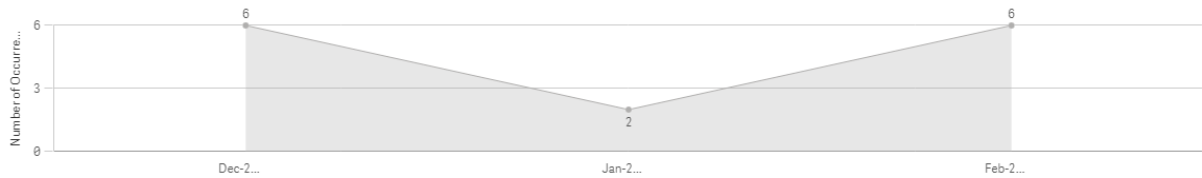

Number of burglaries reported between December 2020 to February 2021

Number of Crimes / Incidents by Reported Date
Click on y axis to switch to Arrest Rate