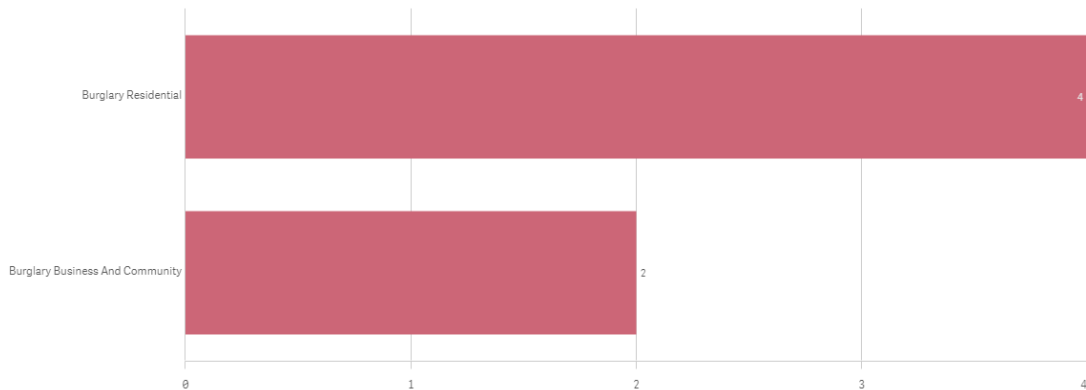

Breakdown of Burglaries during February 2021

Number of Crimes by Crime Group
Click bar to drill down