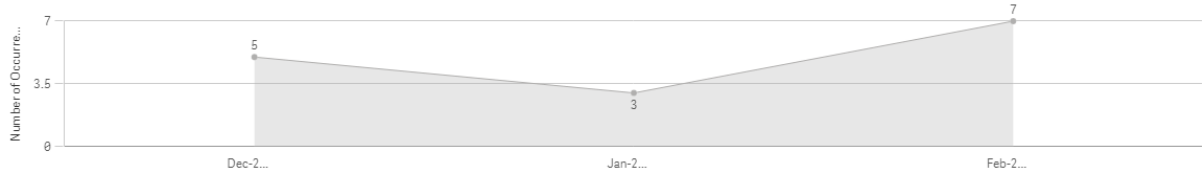

Number of Crimes / Incidents by Reported Date
Click on y axis to switch to Arrest Rate