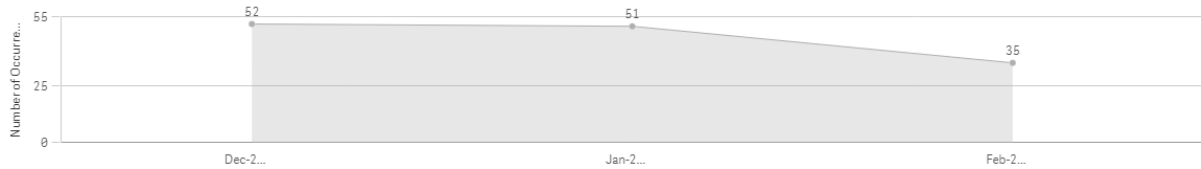

### Number of incident in Marlborough during December 2020 to February 2021

Number of Crimes / Incidents by Reported Date

Click on y axis to switch to Arrest Rate

We have seen quite a significant reduction since January.