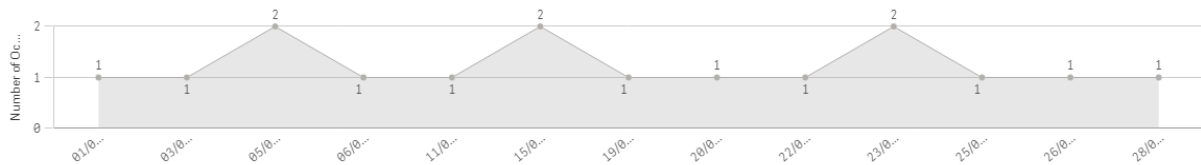

## Number of offences of violence against the person reported between December 2020 to February 2021

Number of Crimes / Incidents by Reported Date

Click on y axis to switch to Arrest Rate

## Breakdown of number of offences of violence against the person during February 2021

Number of Crimes / Incidents by Reported Date

Click on y axis to switch to Arrest Rate

These figures include violence with and without injury and stalking and harassment offences.