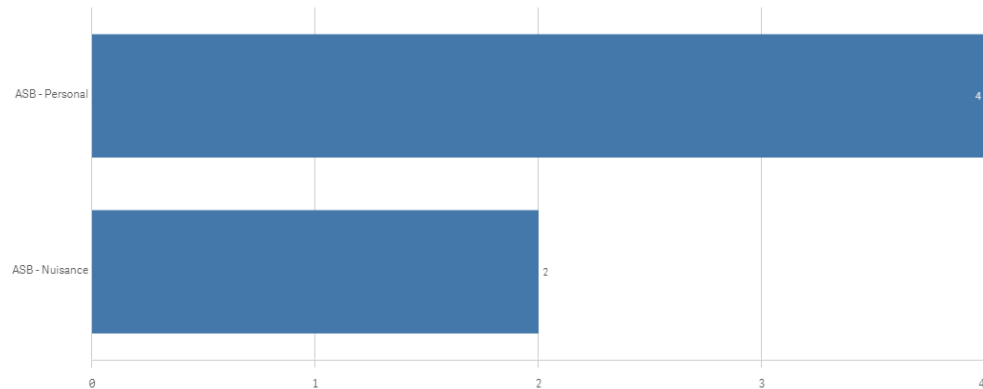

### Number of incident in Marlborough during December 2020 to February 2021

Number of Crimes / Incidents by Reported Date

Click on y axis to switch to Arrest Rate

We have seen quite a significant reduction since January.

### Number of ASB incidents reported between December 2020 and February 2021

Number of Crimes / Incidents by Reported Date

Click on y axis to switch to Arrest Rate

### Overview of ASB incidents reported during February 2021

Number of Incidents by Incident Group

Click bar to drill down

There has been a total of 6 reported incidents of ASB during February 2021.

DEVIZES  
COMMUNITY POLICING TEAM REPORT